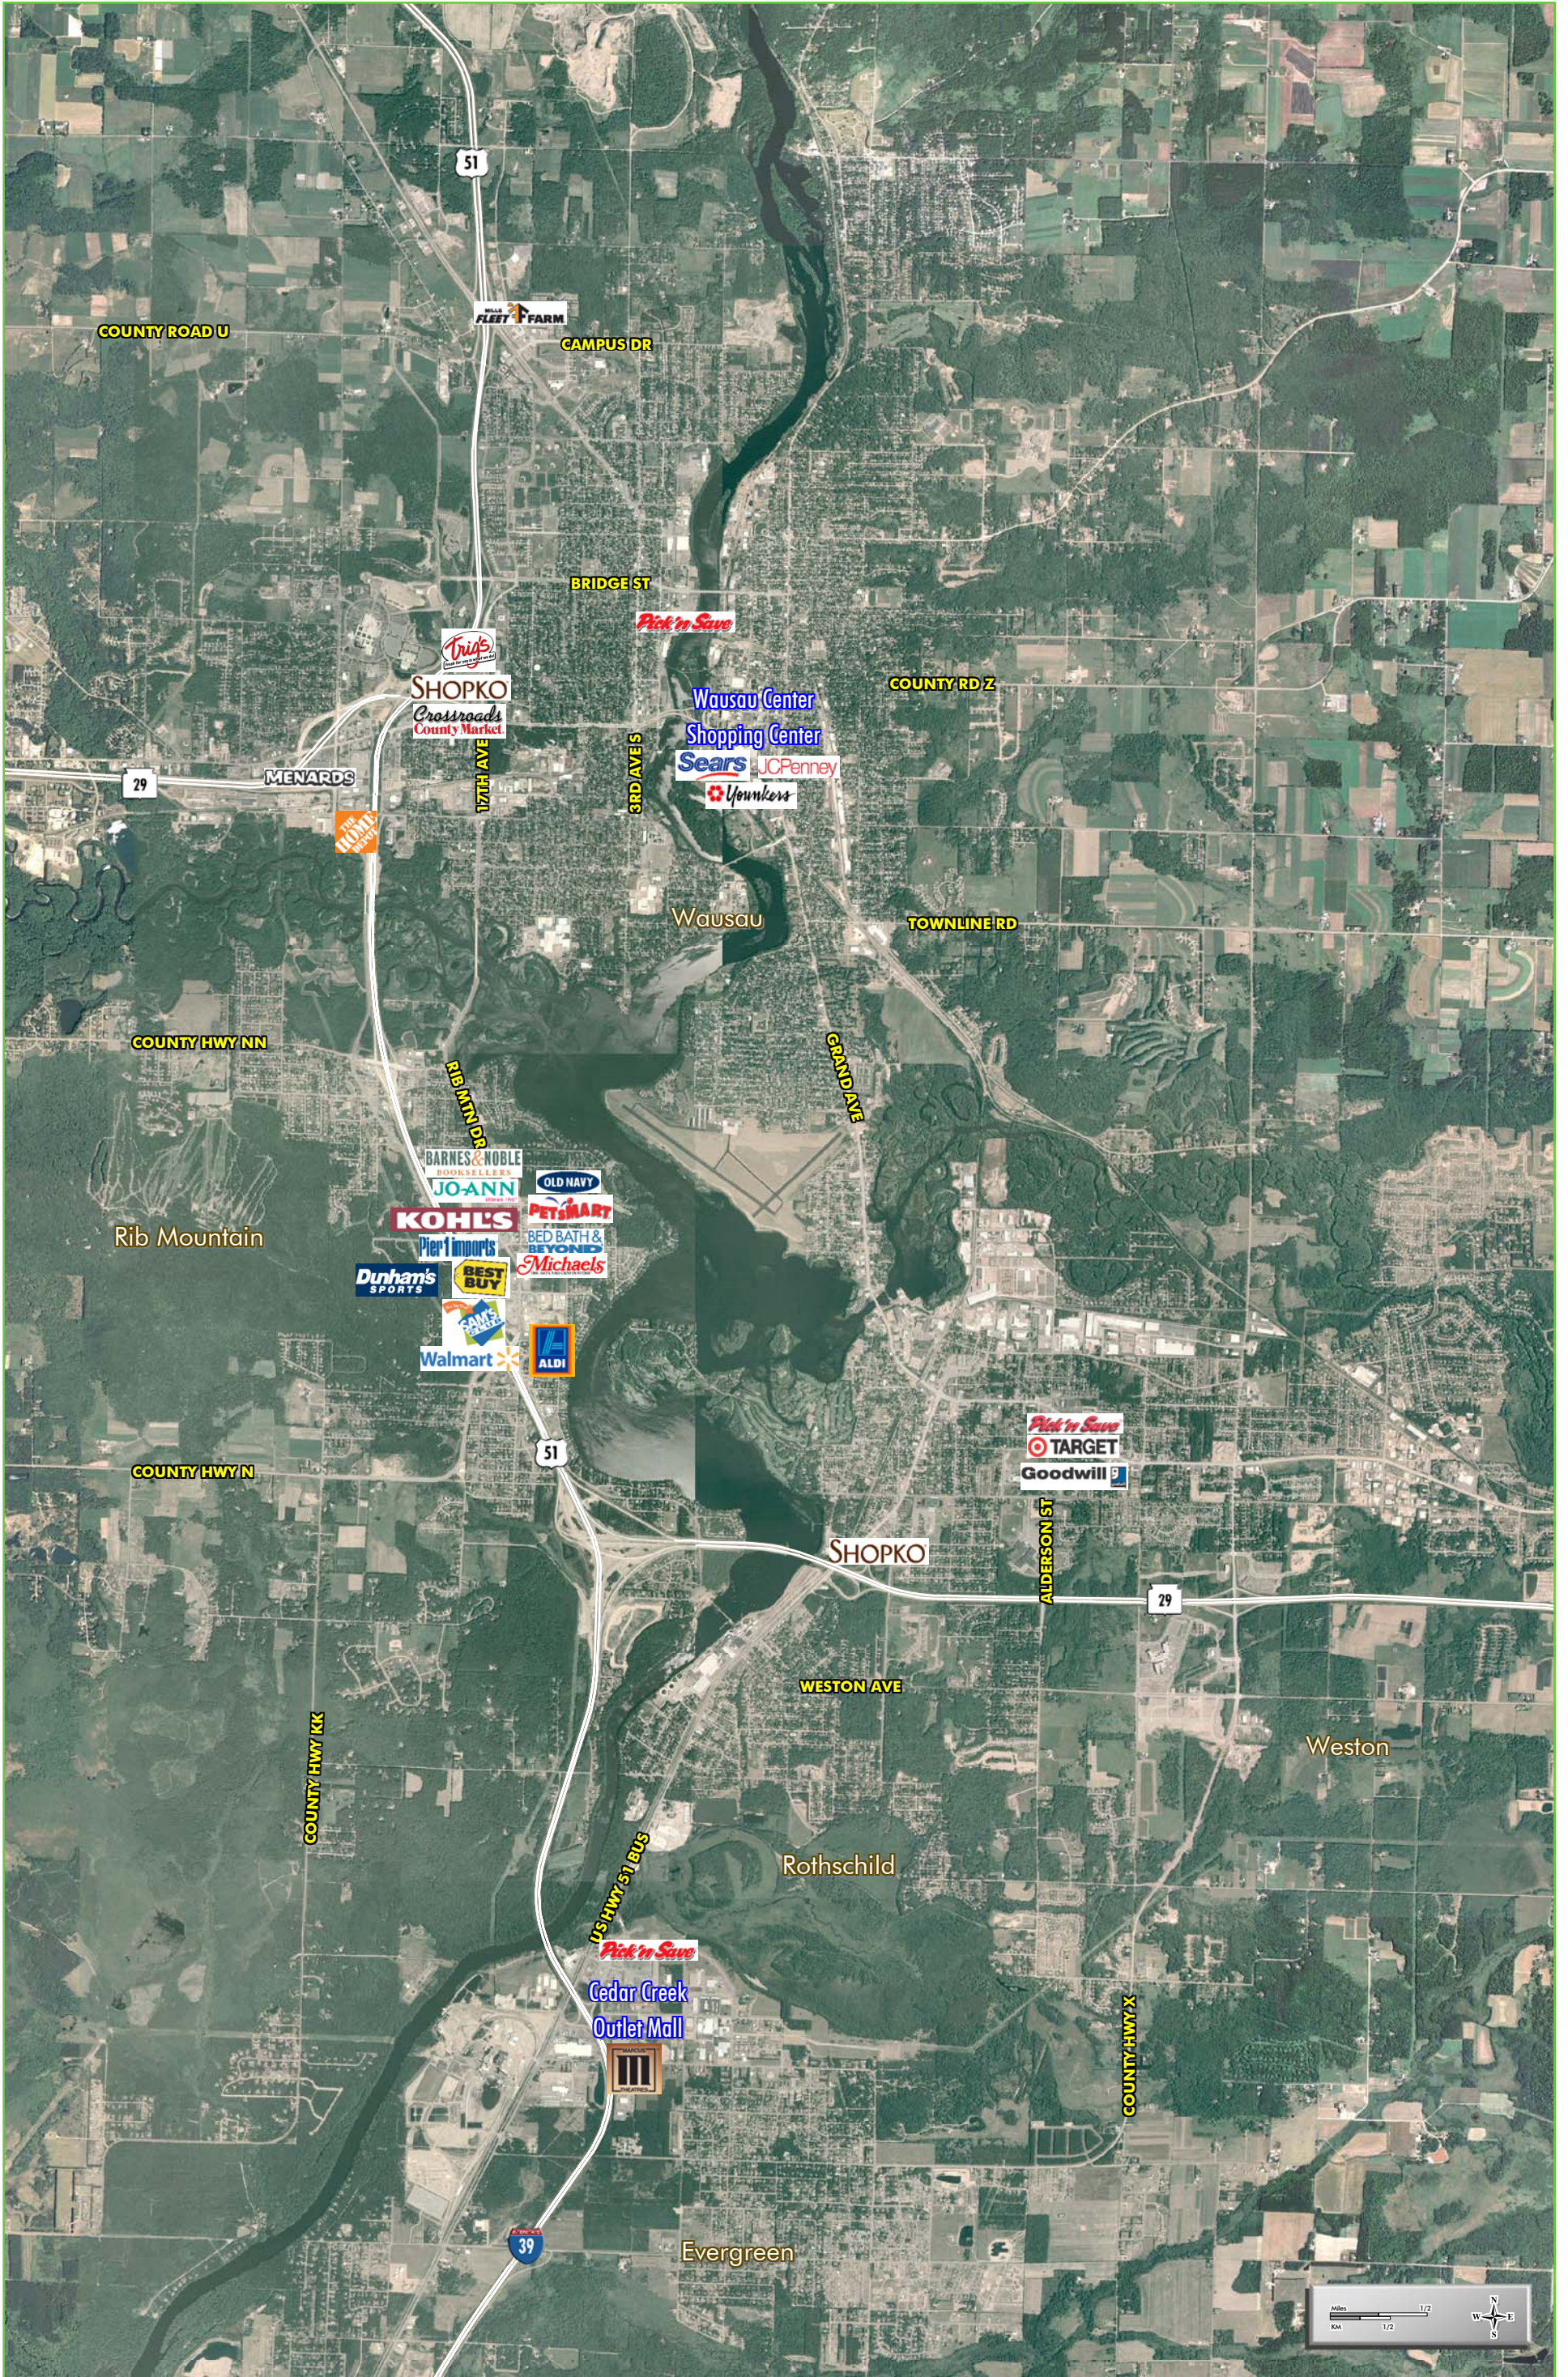

WAUSAU WISCONSIN

Retail 24/7.