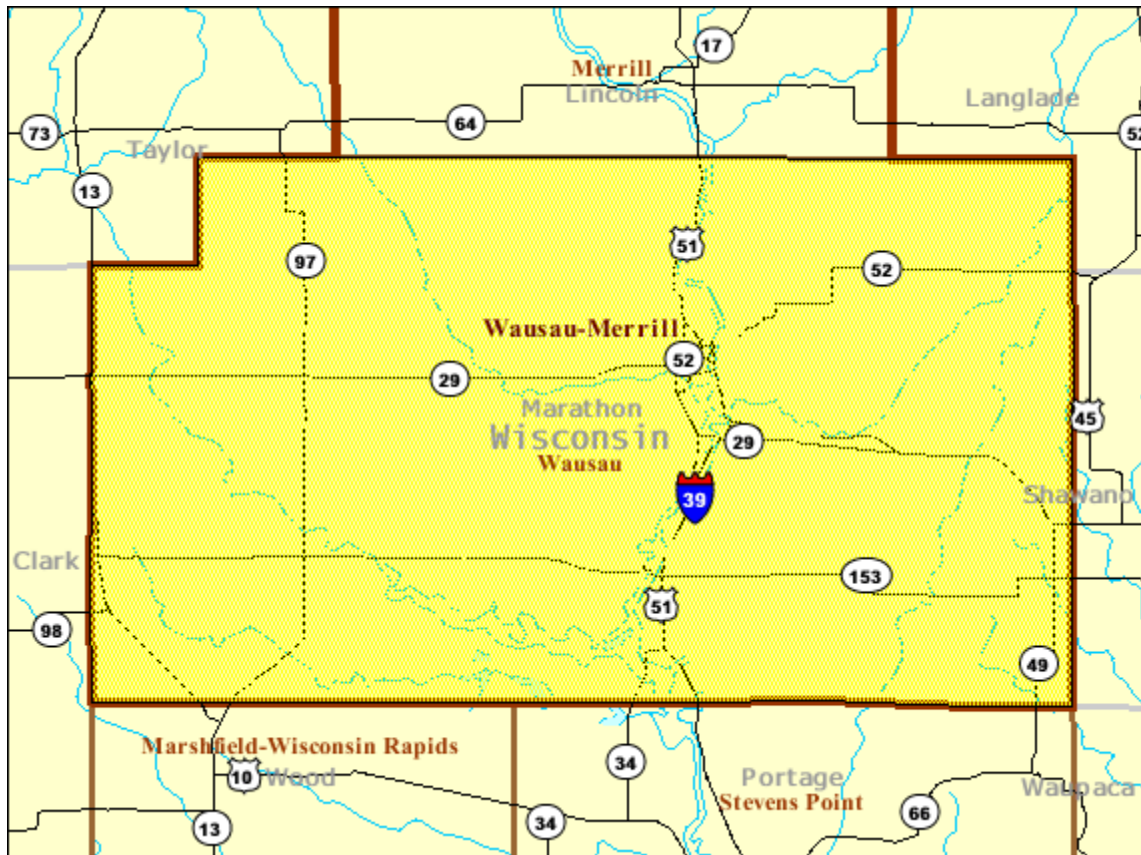

Wausau, WI Metro Area

- Boundaries**
- State
 - '07 County
 - '06 CSA
 - '06 Metro/Micro Area
 - '06 Metro Div
- Features**
- Major Road
 - Stream/Waterbody
 - Stream/Waterbody

65 miles across

Close