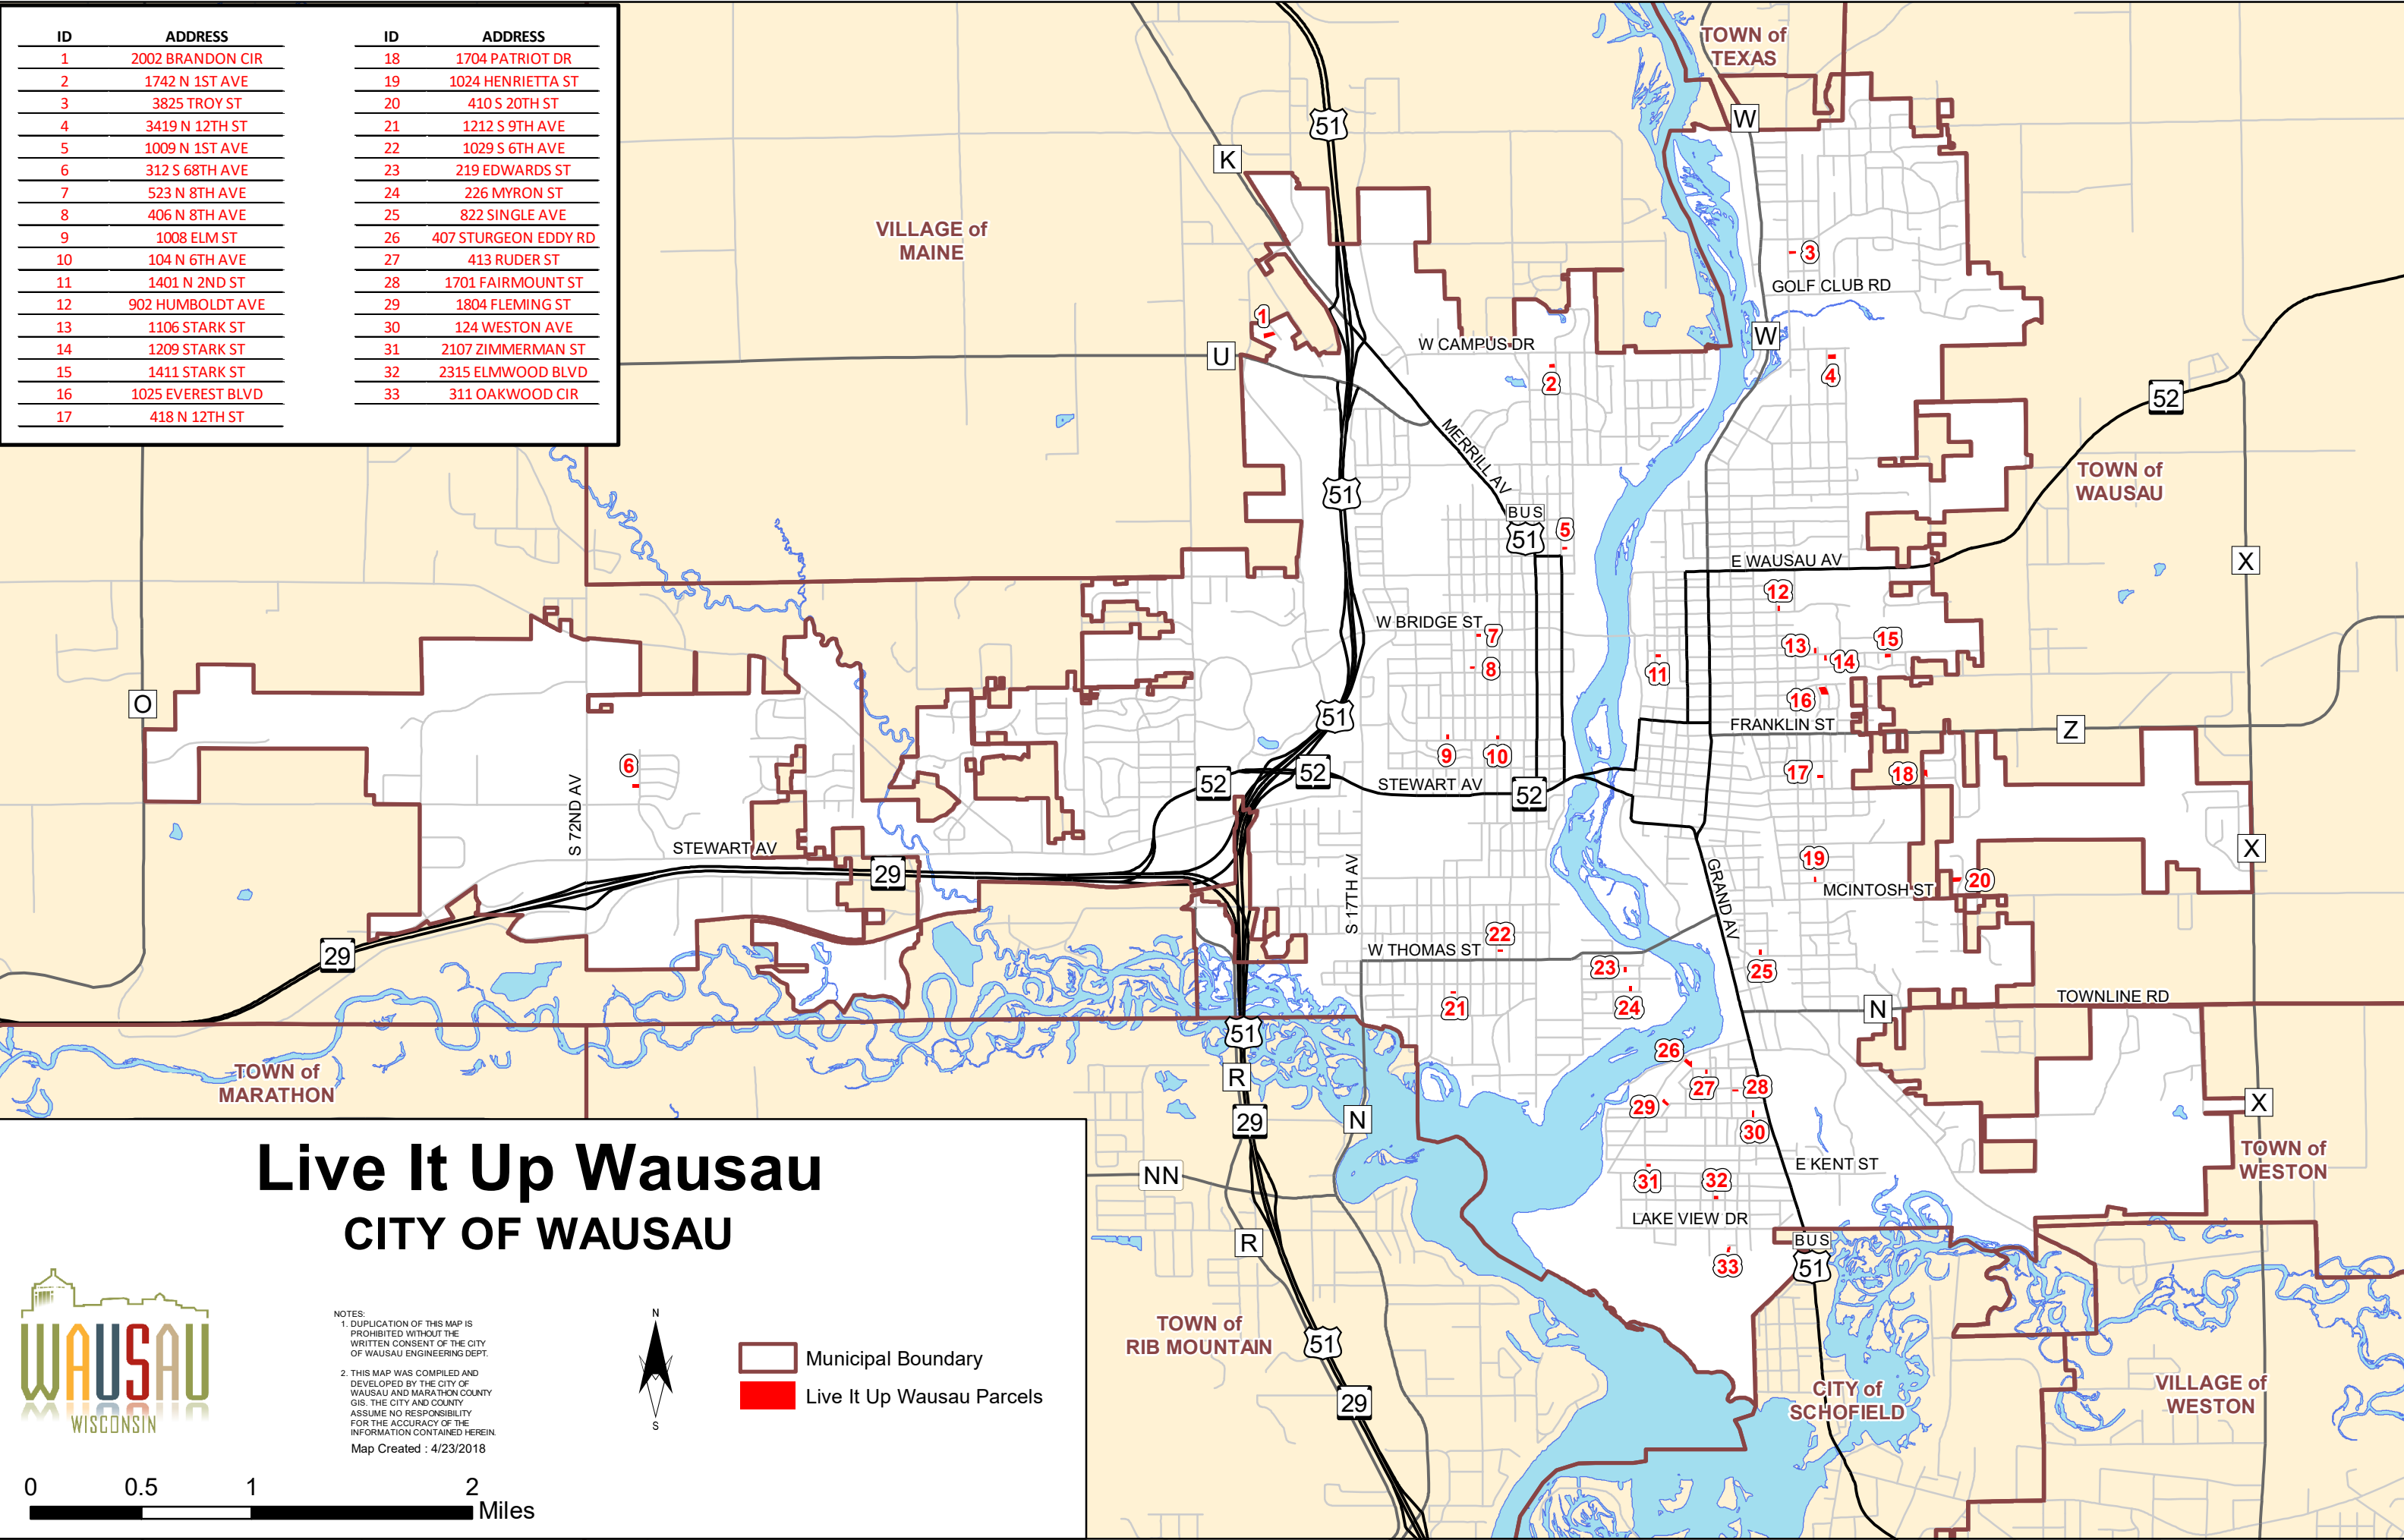

ID	ADDRESS	ID	ADDRESS
1	2002 BRANDON CIR	18	1704 PATRIOT DR
2	1742 N 1ST AVE	19	1024 HENRIETTA ST
3	3825 TROY ST	20	410 S 20TH ST
4	3419 N 12TH ST	21	1212 S 9TH AVE
5	1009 N 1ST AVE	22	1029 S 6TH AVE
6	312 S 68TH AVE	23	219 EDWARDS ST
7	523 N 8TH AVE	24	226 MYRON ST
8	406 N 8TH AVE	25	822 SINGLE AVE
9	1008 ELM ST	26	407 STURGEON EDDY RD
10	104 N 6TH AVE	27	413 RUDER ST
11	1401 N 2ND ST	28	1701 FAIRMOUNT ST
12	902 HUMBOLDT AVE	29	1804 FLEMING ST
13	1106 STARK ST	30	124 WESTON AVE
14	1209 STARK ST	31	2107 ZIMMERMAN ST
15	1411 STARK ST	32	2315 ELMWOOD BLVD
16	1025 EVEREST BLVD	33	311 OAKWOOD CIR
17	418 N 12TH ST		

# Live It Up Wausau

- Municipal Boundary
- Live It Up Wausau Parcels